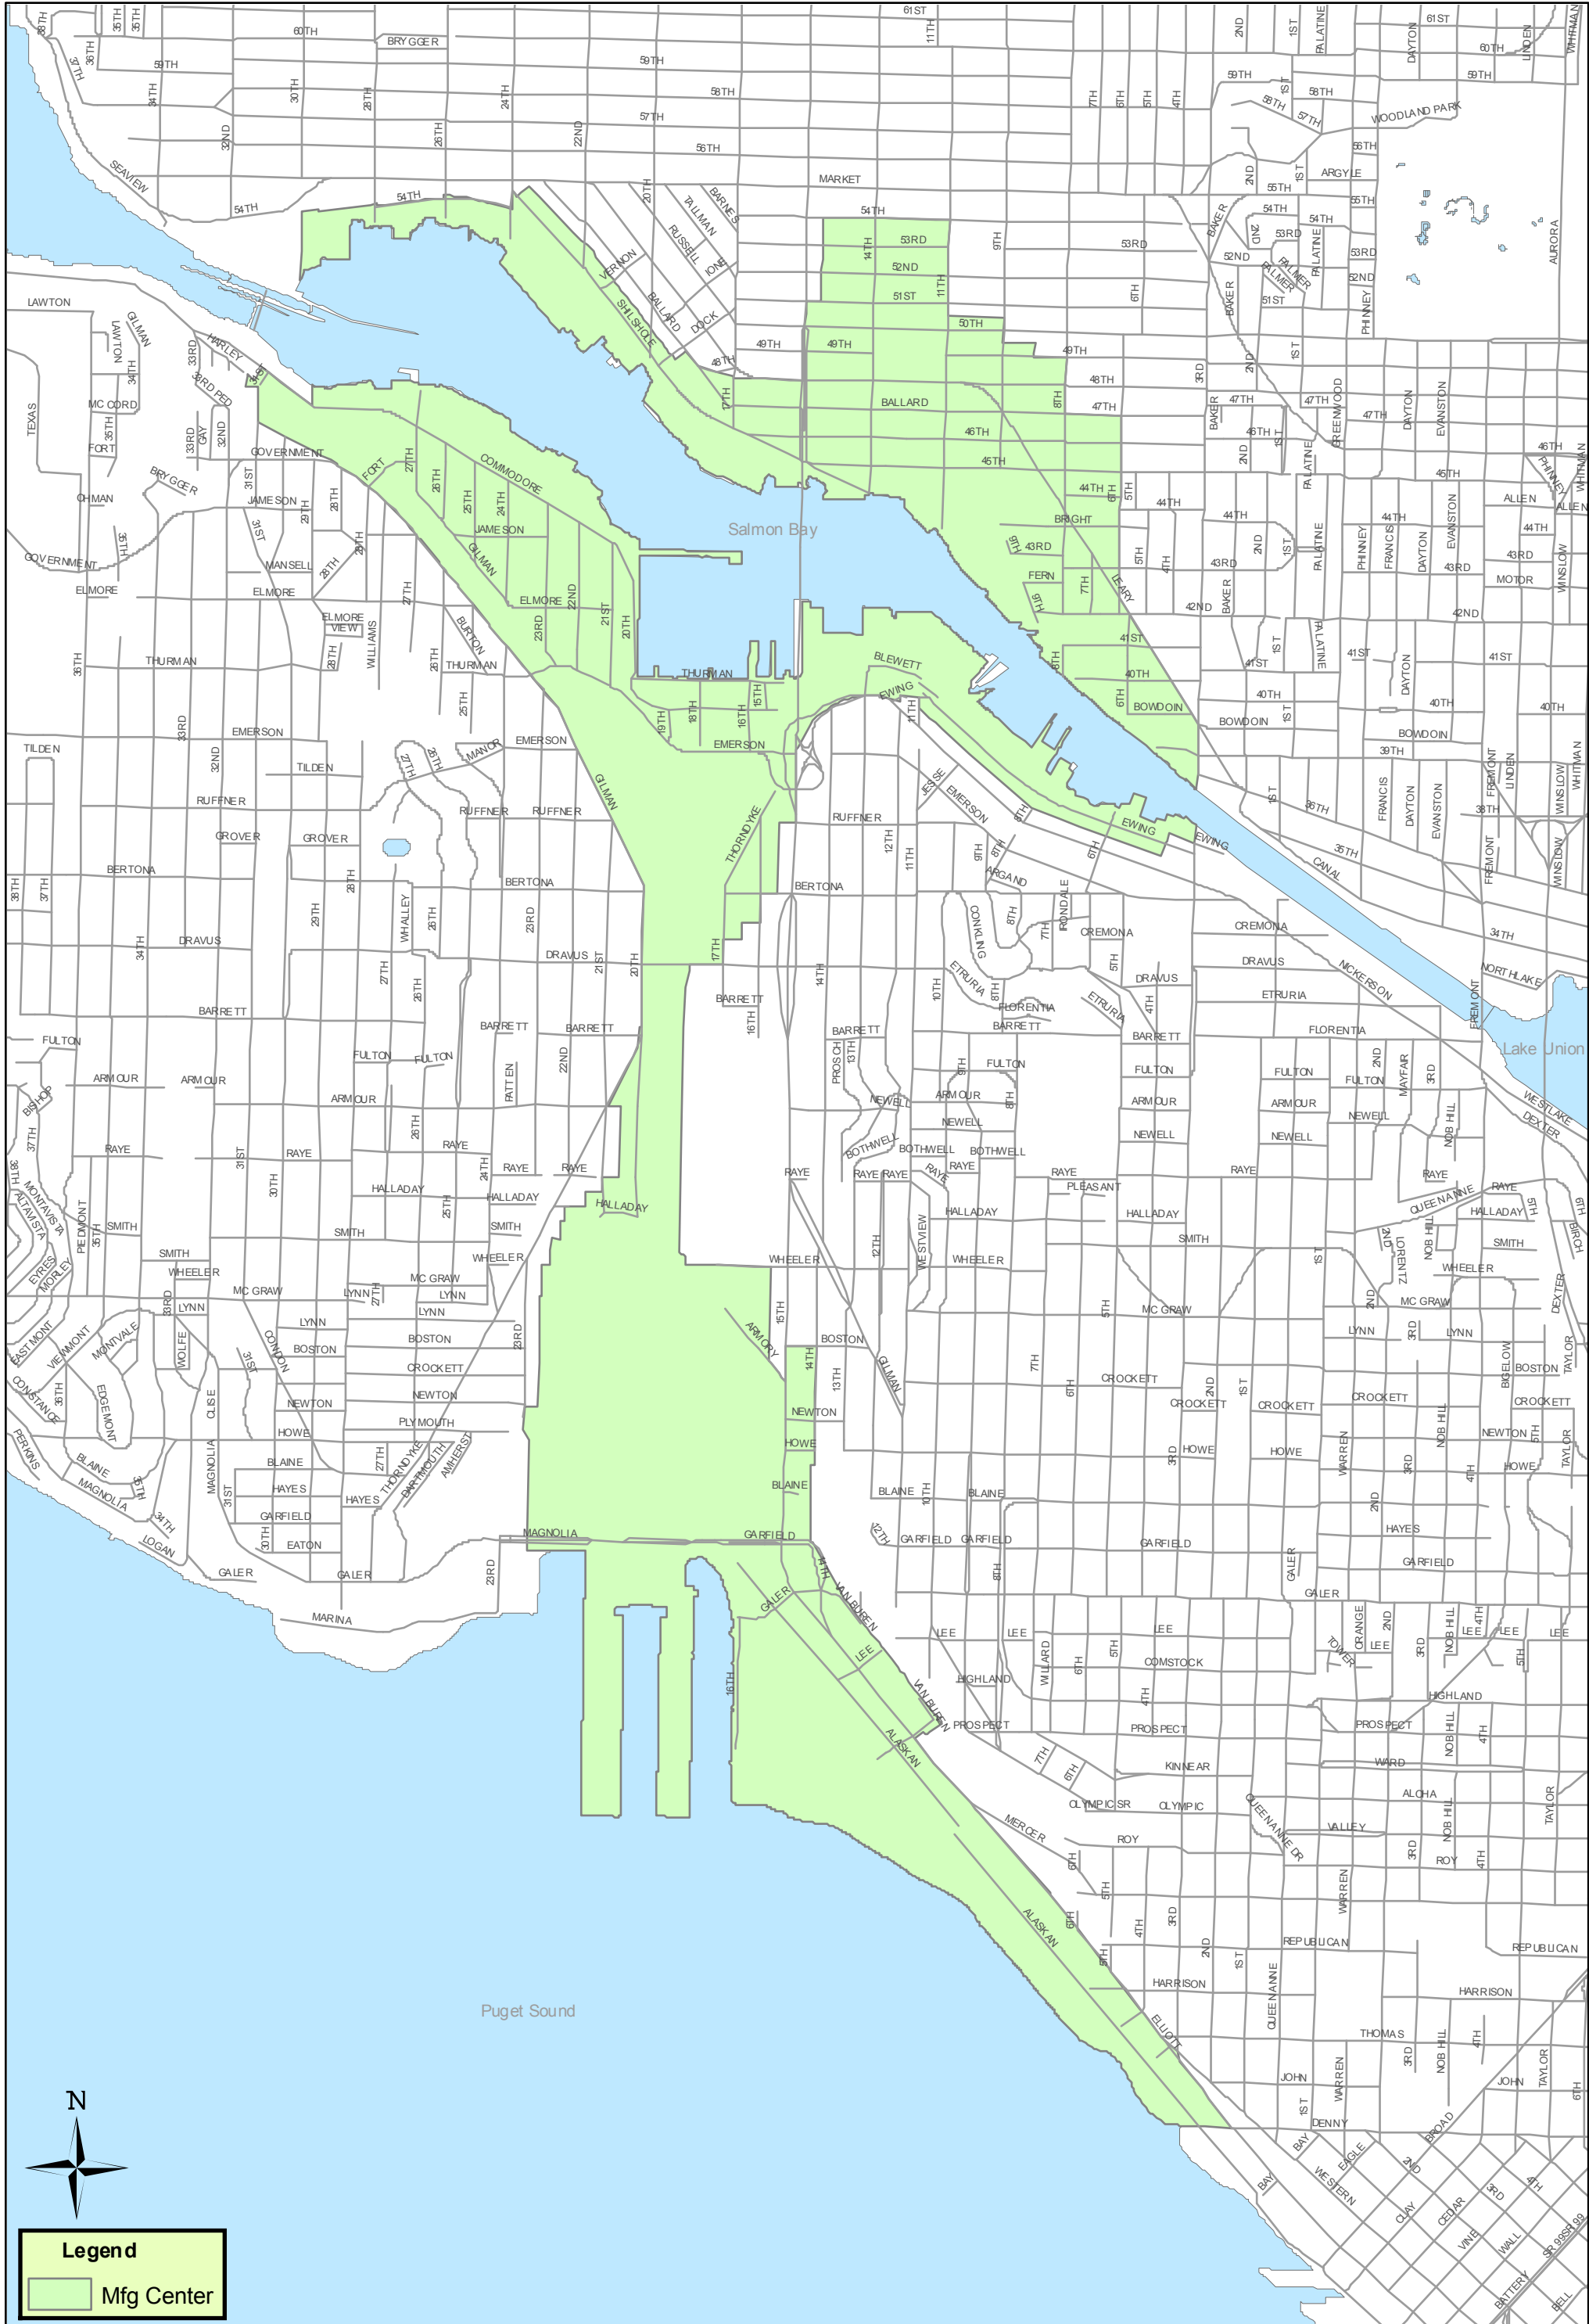

Ballard/Interbay M&I Center

No Scale

Created 9/2006 by Manufacturing Industrial Council