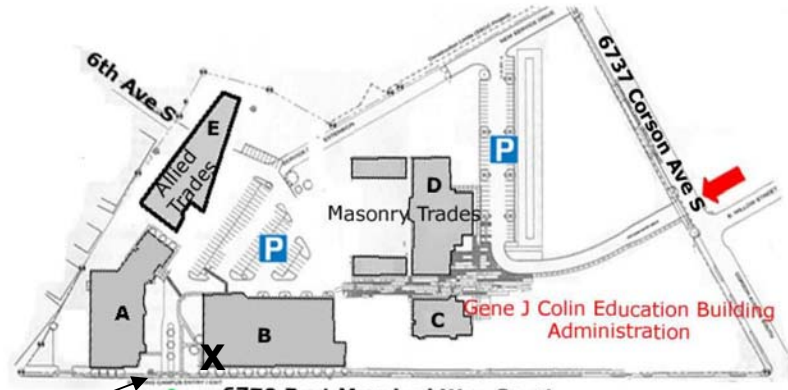

6770 East Marginal Way South
Serviced by Metro routes 124, 23, 60 & 131

SSCC Georgetown Campus
Puget Sound Industrial Excellence Center/Apprenticeship & Education Center
6737 Corson Avenue South, Seattle, WA 98108-3450
Site Phone: 206-764-5350

X We're in B113

OLD OFFICE TO NEW OFFICE:

Follow Lucile to 4th S- turn R onto E Marginal Way S - turn L to 6770 - turn L into Georgetown Campus of South Seattle Community College