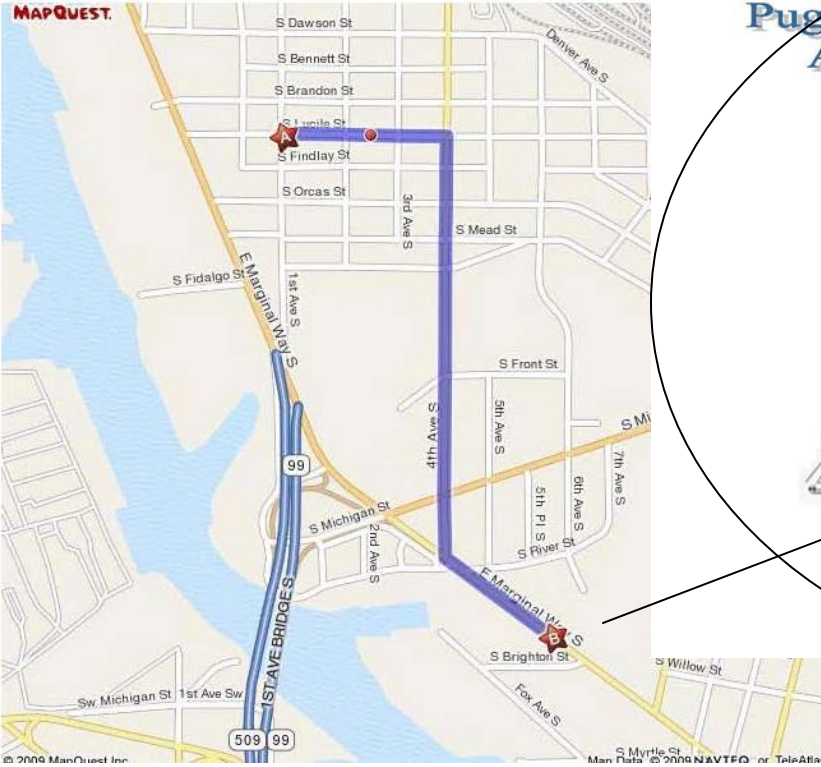

## SSCC Georgetown Campus Puget Sound Industrial Excellence Center Apprenticeship & Education Center

**6770 East Marginal Way South**  
**Serviced by Metro routes 124, 23, 60 & 131**

SSCC Georgetown Campus  
Puget Sound Industrial Excellence Center/Apprenticeship & Education Center  
6737 Corson Avenue South, Seattle, WA 98108-3450  
Site Phone: 206-764-5350

### OLD OFFICE TO NEW OFFICE:

**Follow Lucile to 4<sup>th</sup> S- turn R onto E Marginal Way S - turn L to 6770 - turn L into Georgetown Campus of South Seattle Community College**